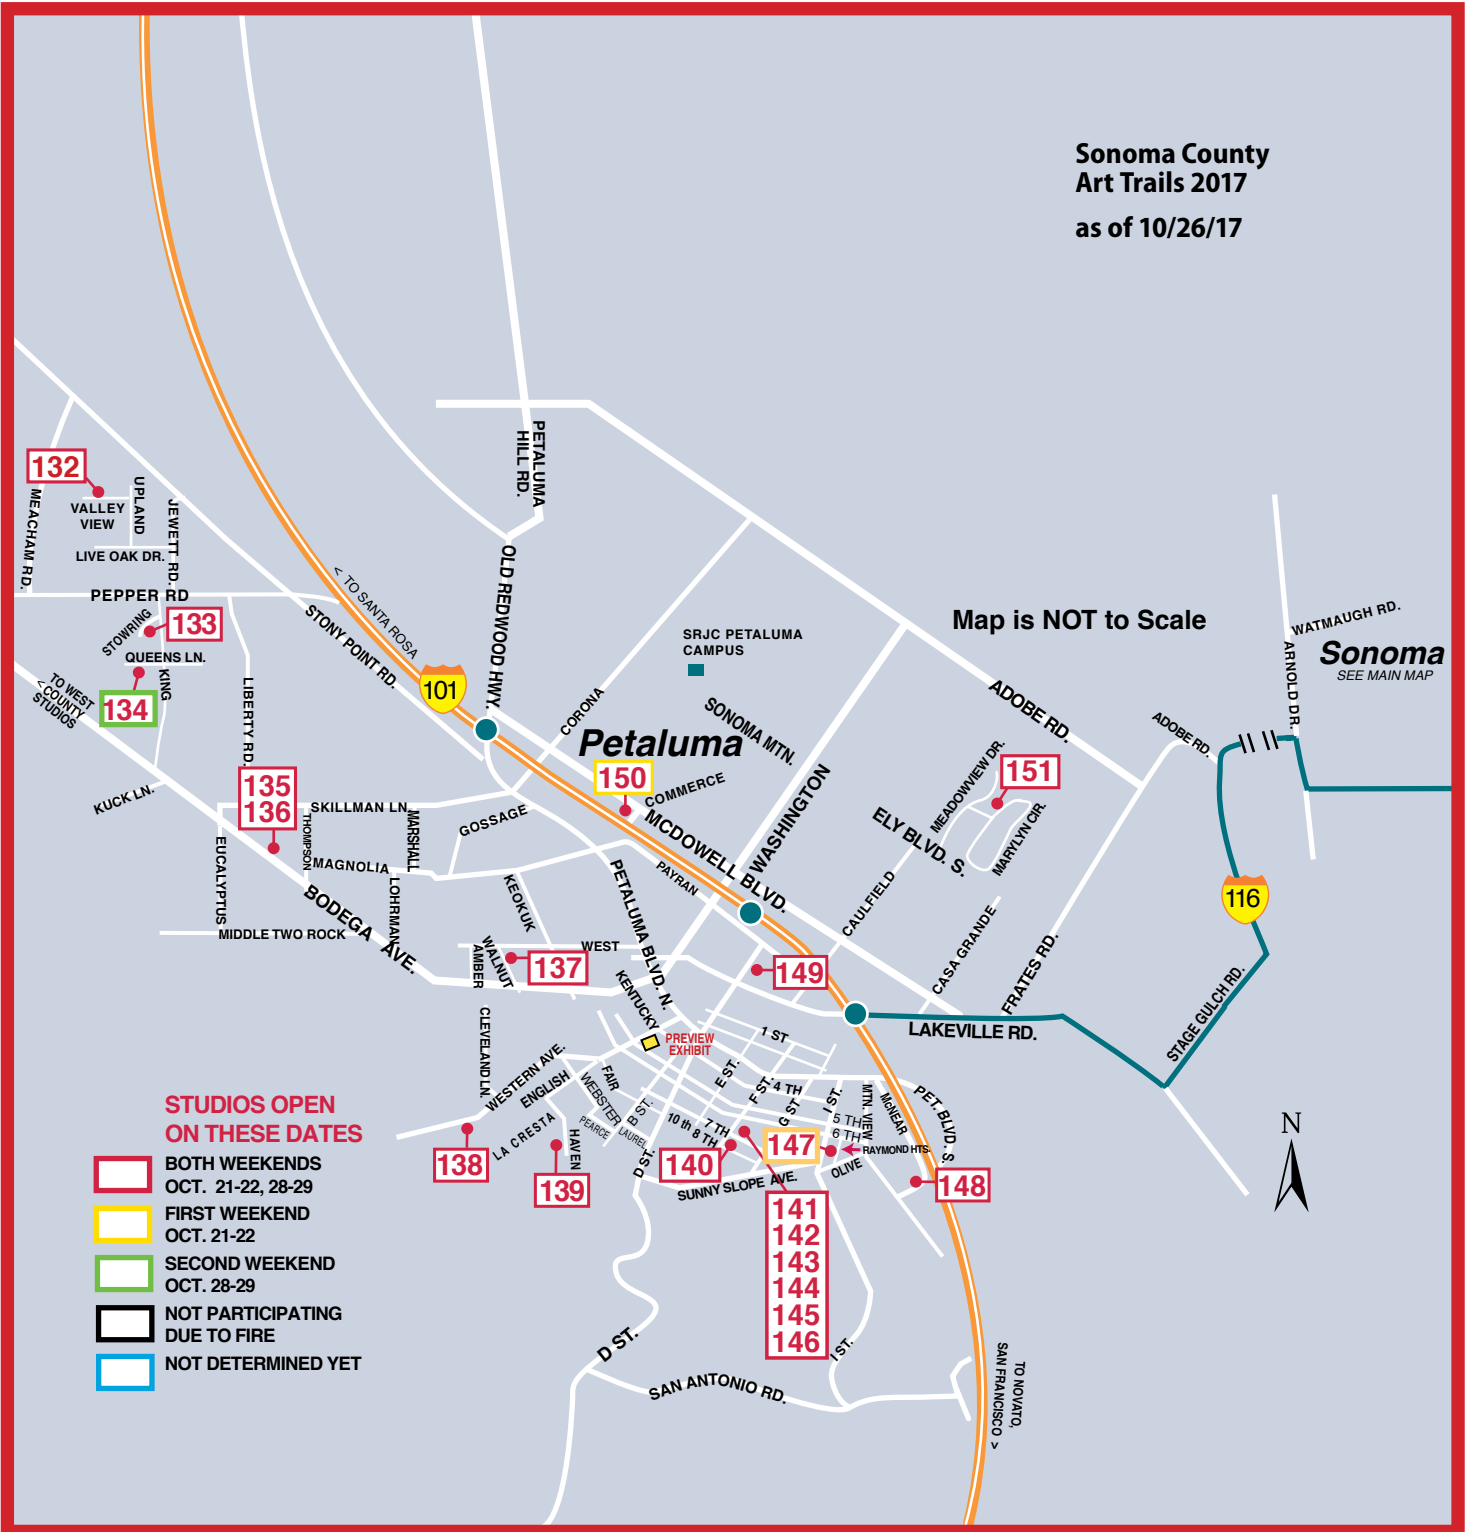

TO PETALUMA ↓
 TO PETALUMA ↓
 TO HWY 116, STAGE GULCH RD., PETALUMA ↓
 TO HWY 121 & HWY 37 ↓

**Sonoma County
Art Trails 2017
as of 10/26/17**

Map is NOT to Scale

Sonoma
SEE MAIN MAP

**STUDIOS OPEN
ON THESE DATES**

- BOTH WEEKENDS
OCT. 21-22, 28-29
- FIRST WEEKEND
OCT. 21-22
- SECOND WEEKEND
OCT. 28-29
- NOT PARTICIPATING
DUE TO FIRE
- NOT DETERMINED YET

Cloverdale

Sonoma County Art Trails 2017 as of 10/26/17

STUDIOS OPEN ON THESE DATES

- BOTH WEEKENDS
OCT. 21-22, 28-29
- FIRST WEEKEND
OCT. 21-22
- SECOND WEEKEND
OCT. 28-29
- NOT PARTICIPATING
DUE TO FIRE
- NOT DETERMINED YET