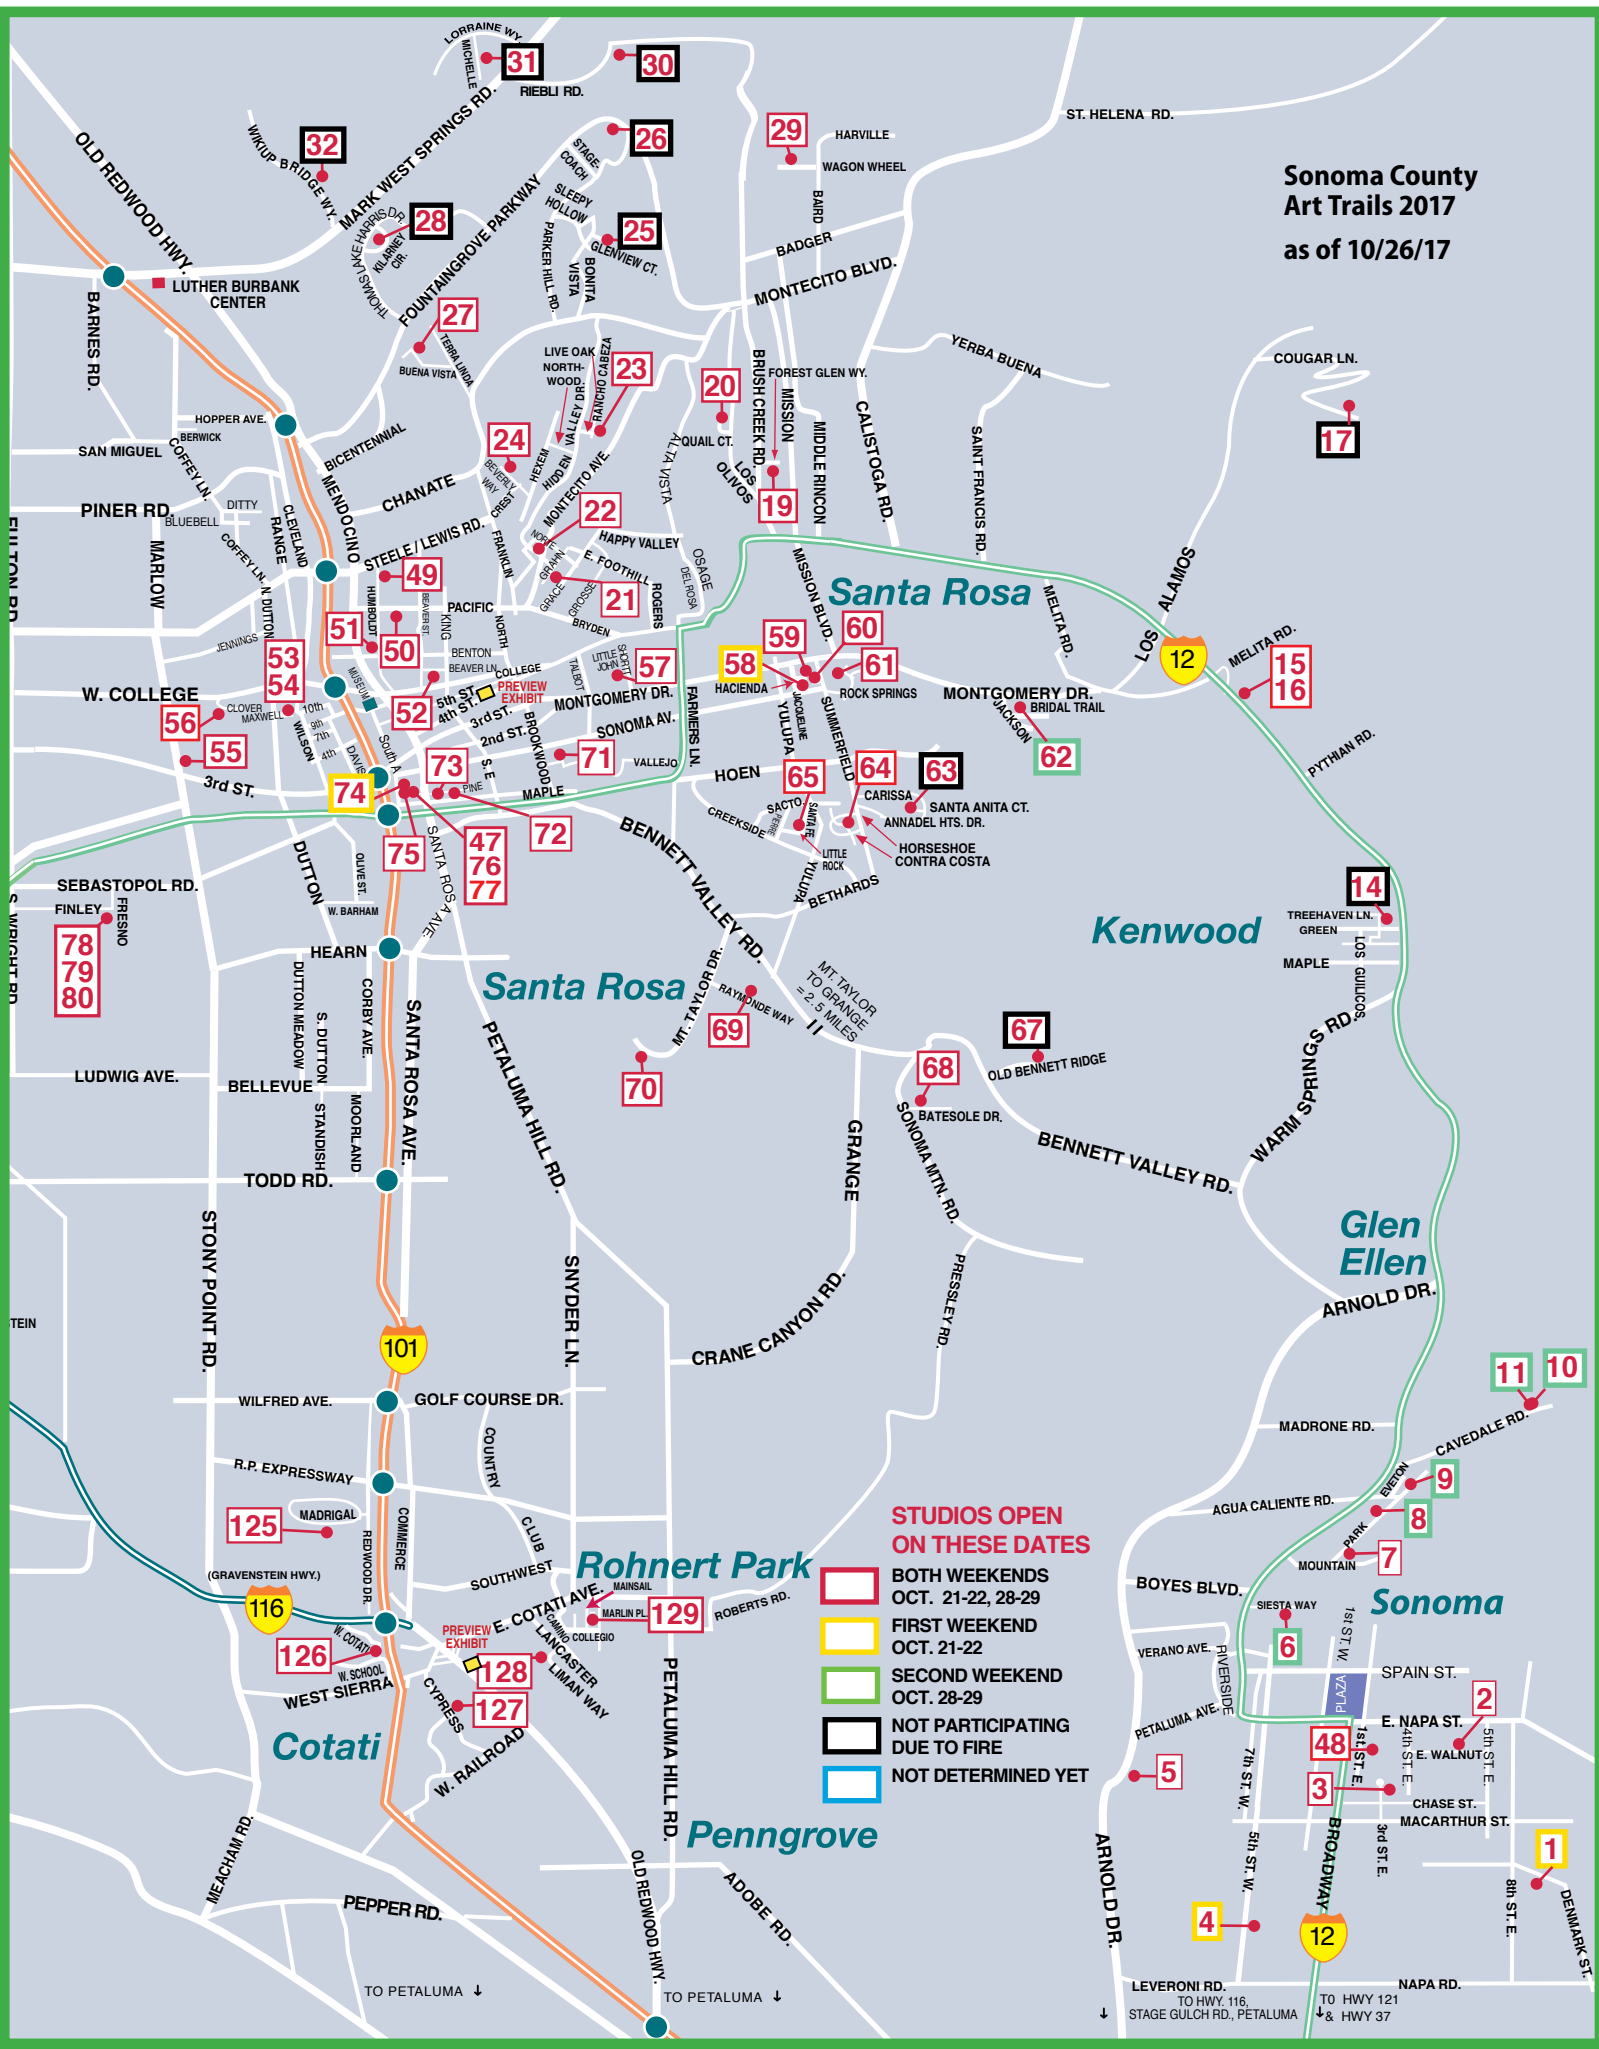

Sonoma County Art Trails 2017
as of 10/26/17

1. **STUDIOS OPEN ON THESE DATES**
2. BOTH WEEKENDS
     OCT. 21-22, 28-29
   - FIRST WEEKEND
     OCT. 21-22
   - SECOND WEEKEND
     OCT. 28-29
   - NOT PARTICIPATING
     DUE TO FIRE
   - NOT DETERMINED YET

TO PETALUMA ↓
TO PETALUMA ↓
TO HWY 116, STAGE GULCH RD., PETALUMA ↓
TO HWY 121 & HWY 37 ↓