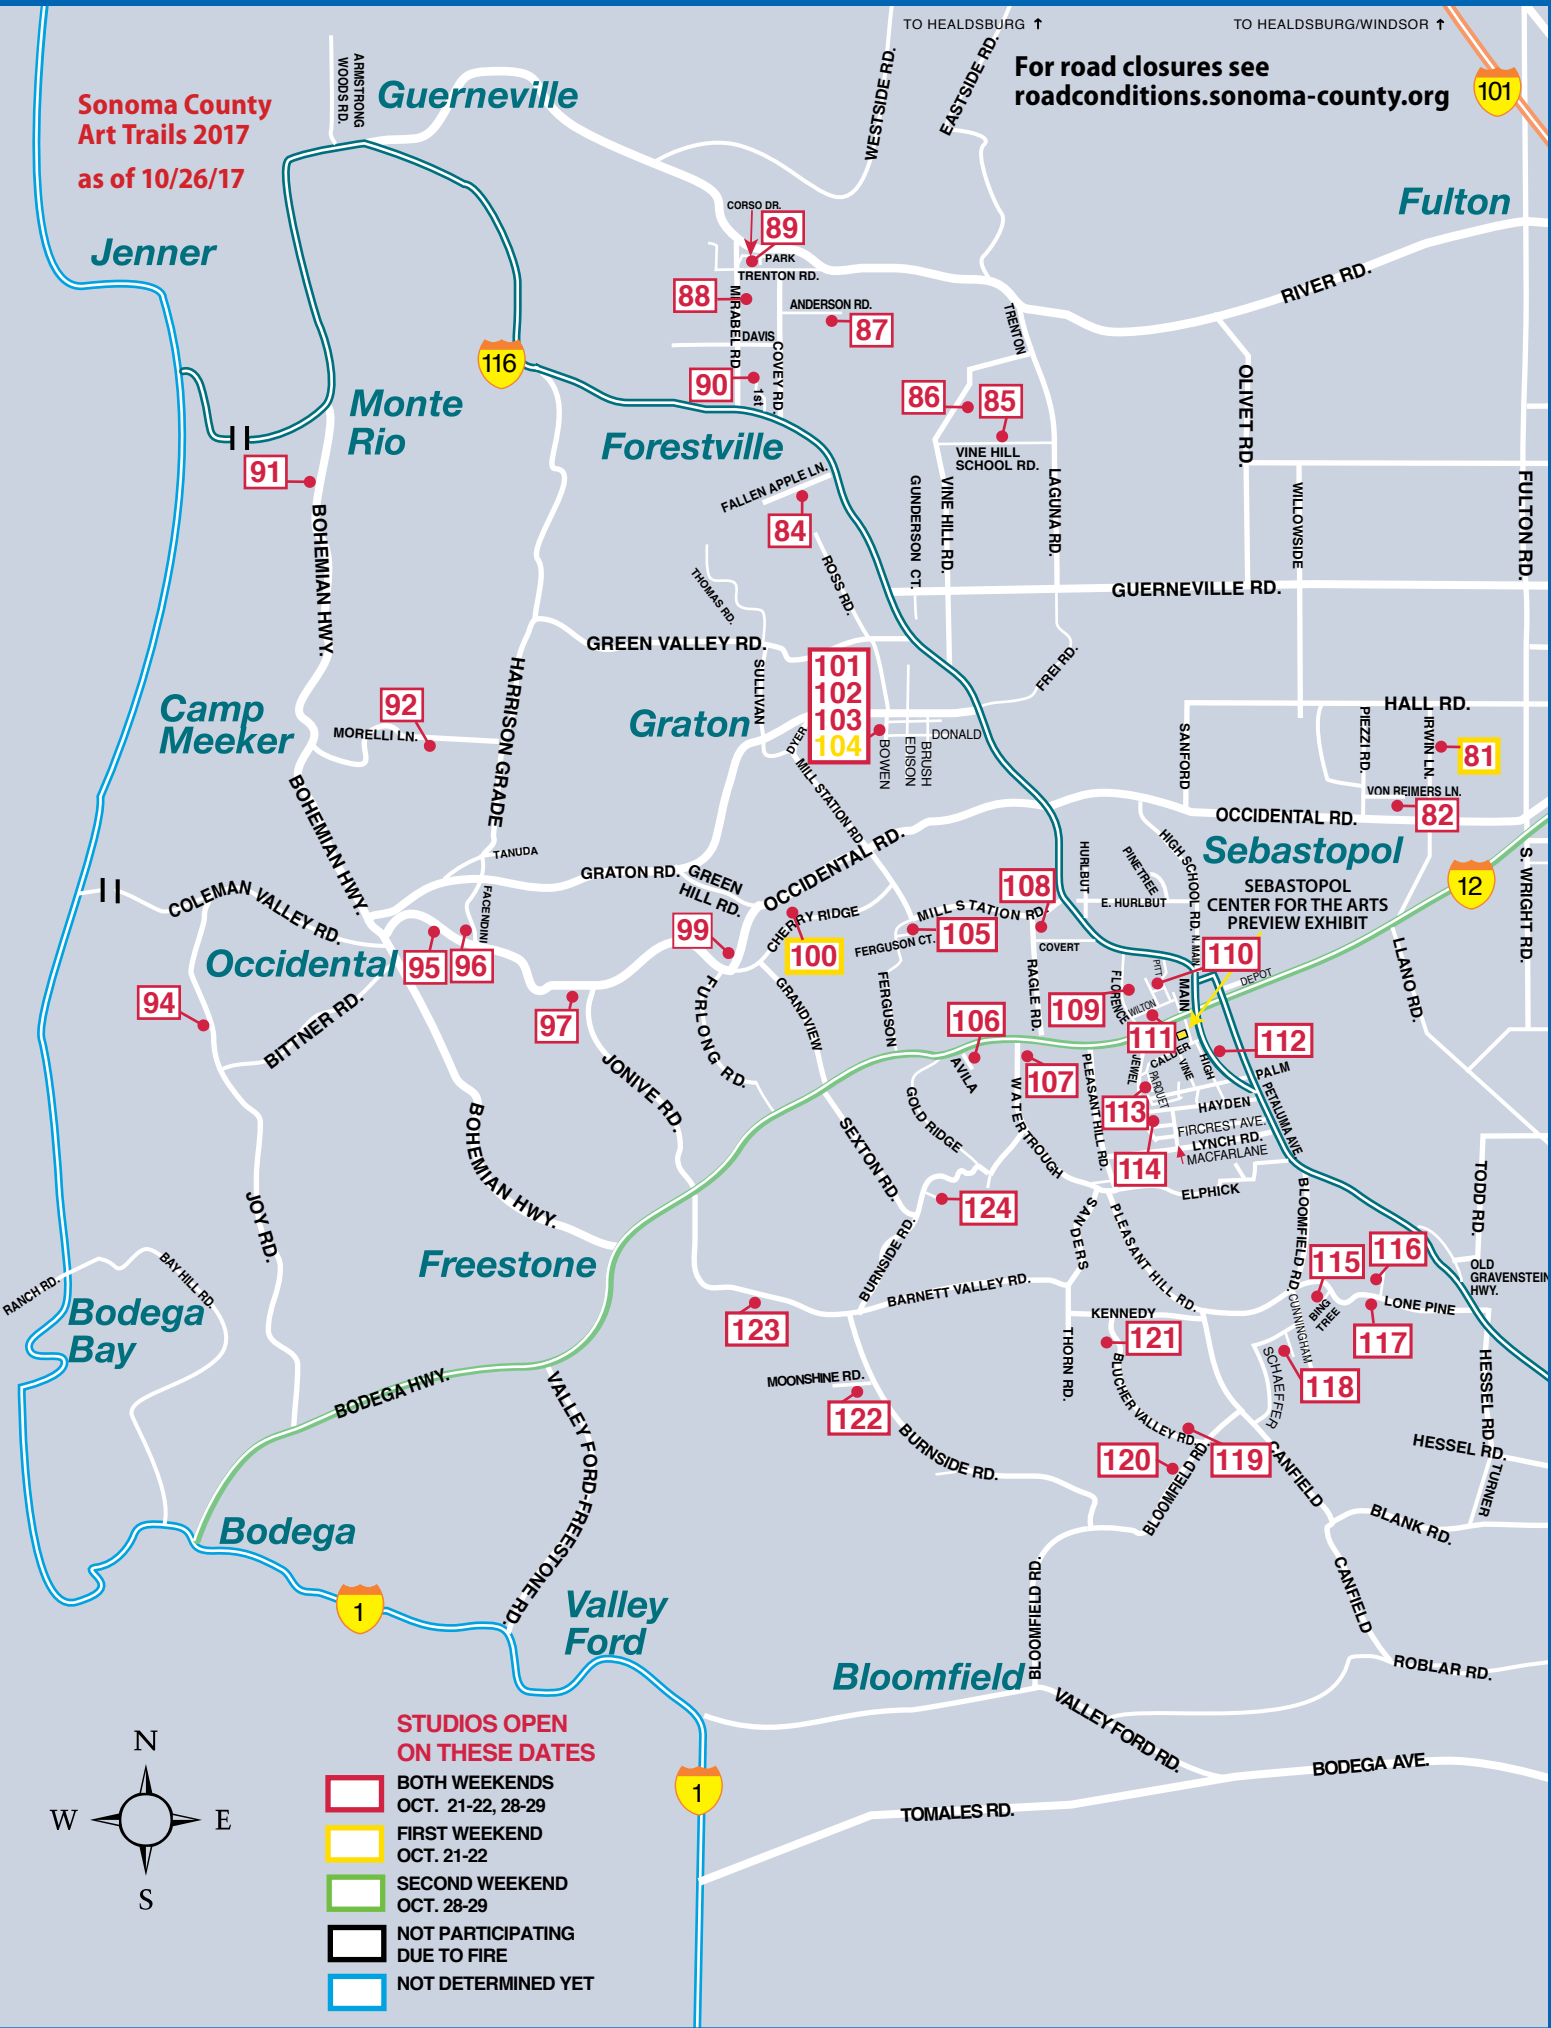

Sonoma County
Art Trails 2017
as of 10/26/17

For road closures see
roadconditions.sonoma-county.org

STUDIOS OPEN ON THESE DATES

- BOTH WEEKENDS
OCT. 21-22, 28-29
- FIRST WEEKEND
OCT. 21-22
- SECOND WEEKEND
OCT. 28-29
- NOT PARTICIPATING
DUE TO FIRE
- NOT DETERMINED YET

TO PETALUMA ↓
 TO PETALUMA ↓
 TO HWY 116, STAGE GULCH RD., PETALUMA ↓
 TO HWY 121 & HWY 37 ↓

**Sonoma County
Art Trails 2017
as of 10/26/17**

Map is NOT to Scale

Sonoma
SEE MAIN MAP

**STUDIOS OPEN
ON THESE DATES**

- BOTH WEEKENDS
OCT. 21-22, 28-29
- FIRST WEEKEND
OCT. 21-22
- SECOND WEEKEND
OCT. 28-29
- NOT PARTICIPATING
DUE TO FIRE
- NOT DETERMINED YET

Cloverdale

Sonoma County Art Trails 2017 as of 10/26/17

STUDIOS OPEN ON THESE DATES

- BOTH WEEKENDS
OCT. 21-22, 28-29
- FIRST WEEKEND
OCT. 21-22
- SECOND WEEKEND
OCT. 28-29
- NOT PARTICIPATING
DUE TO FIRE
- NOT DETERMINED YET